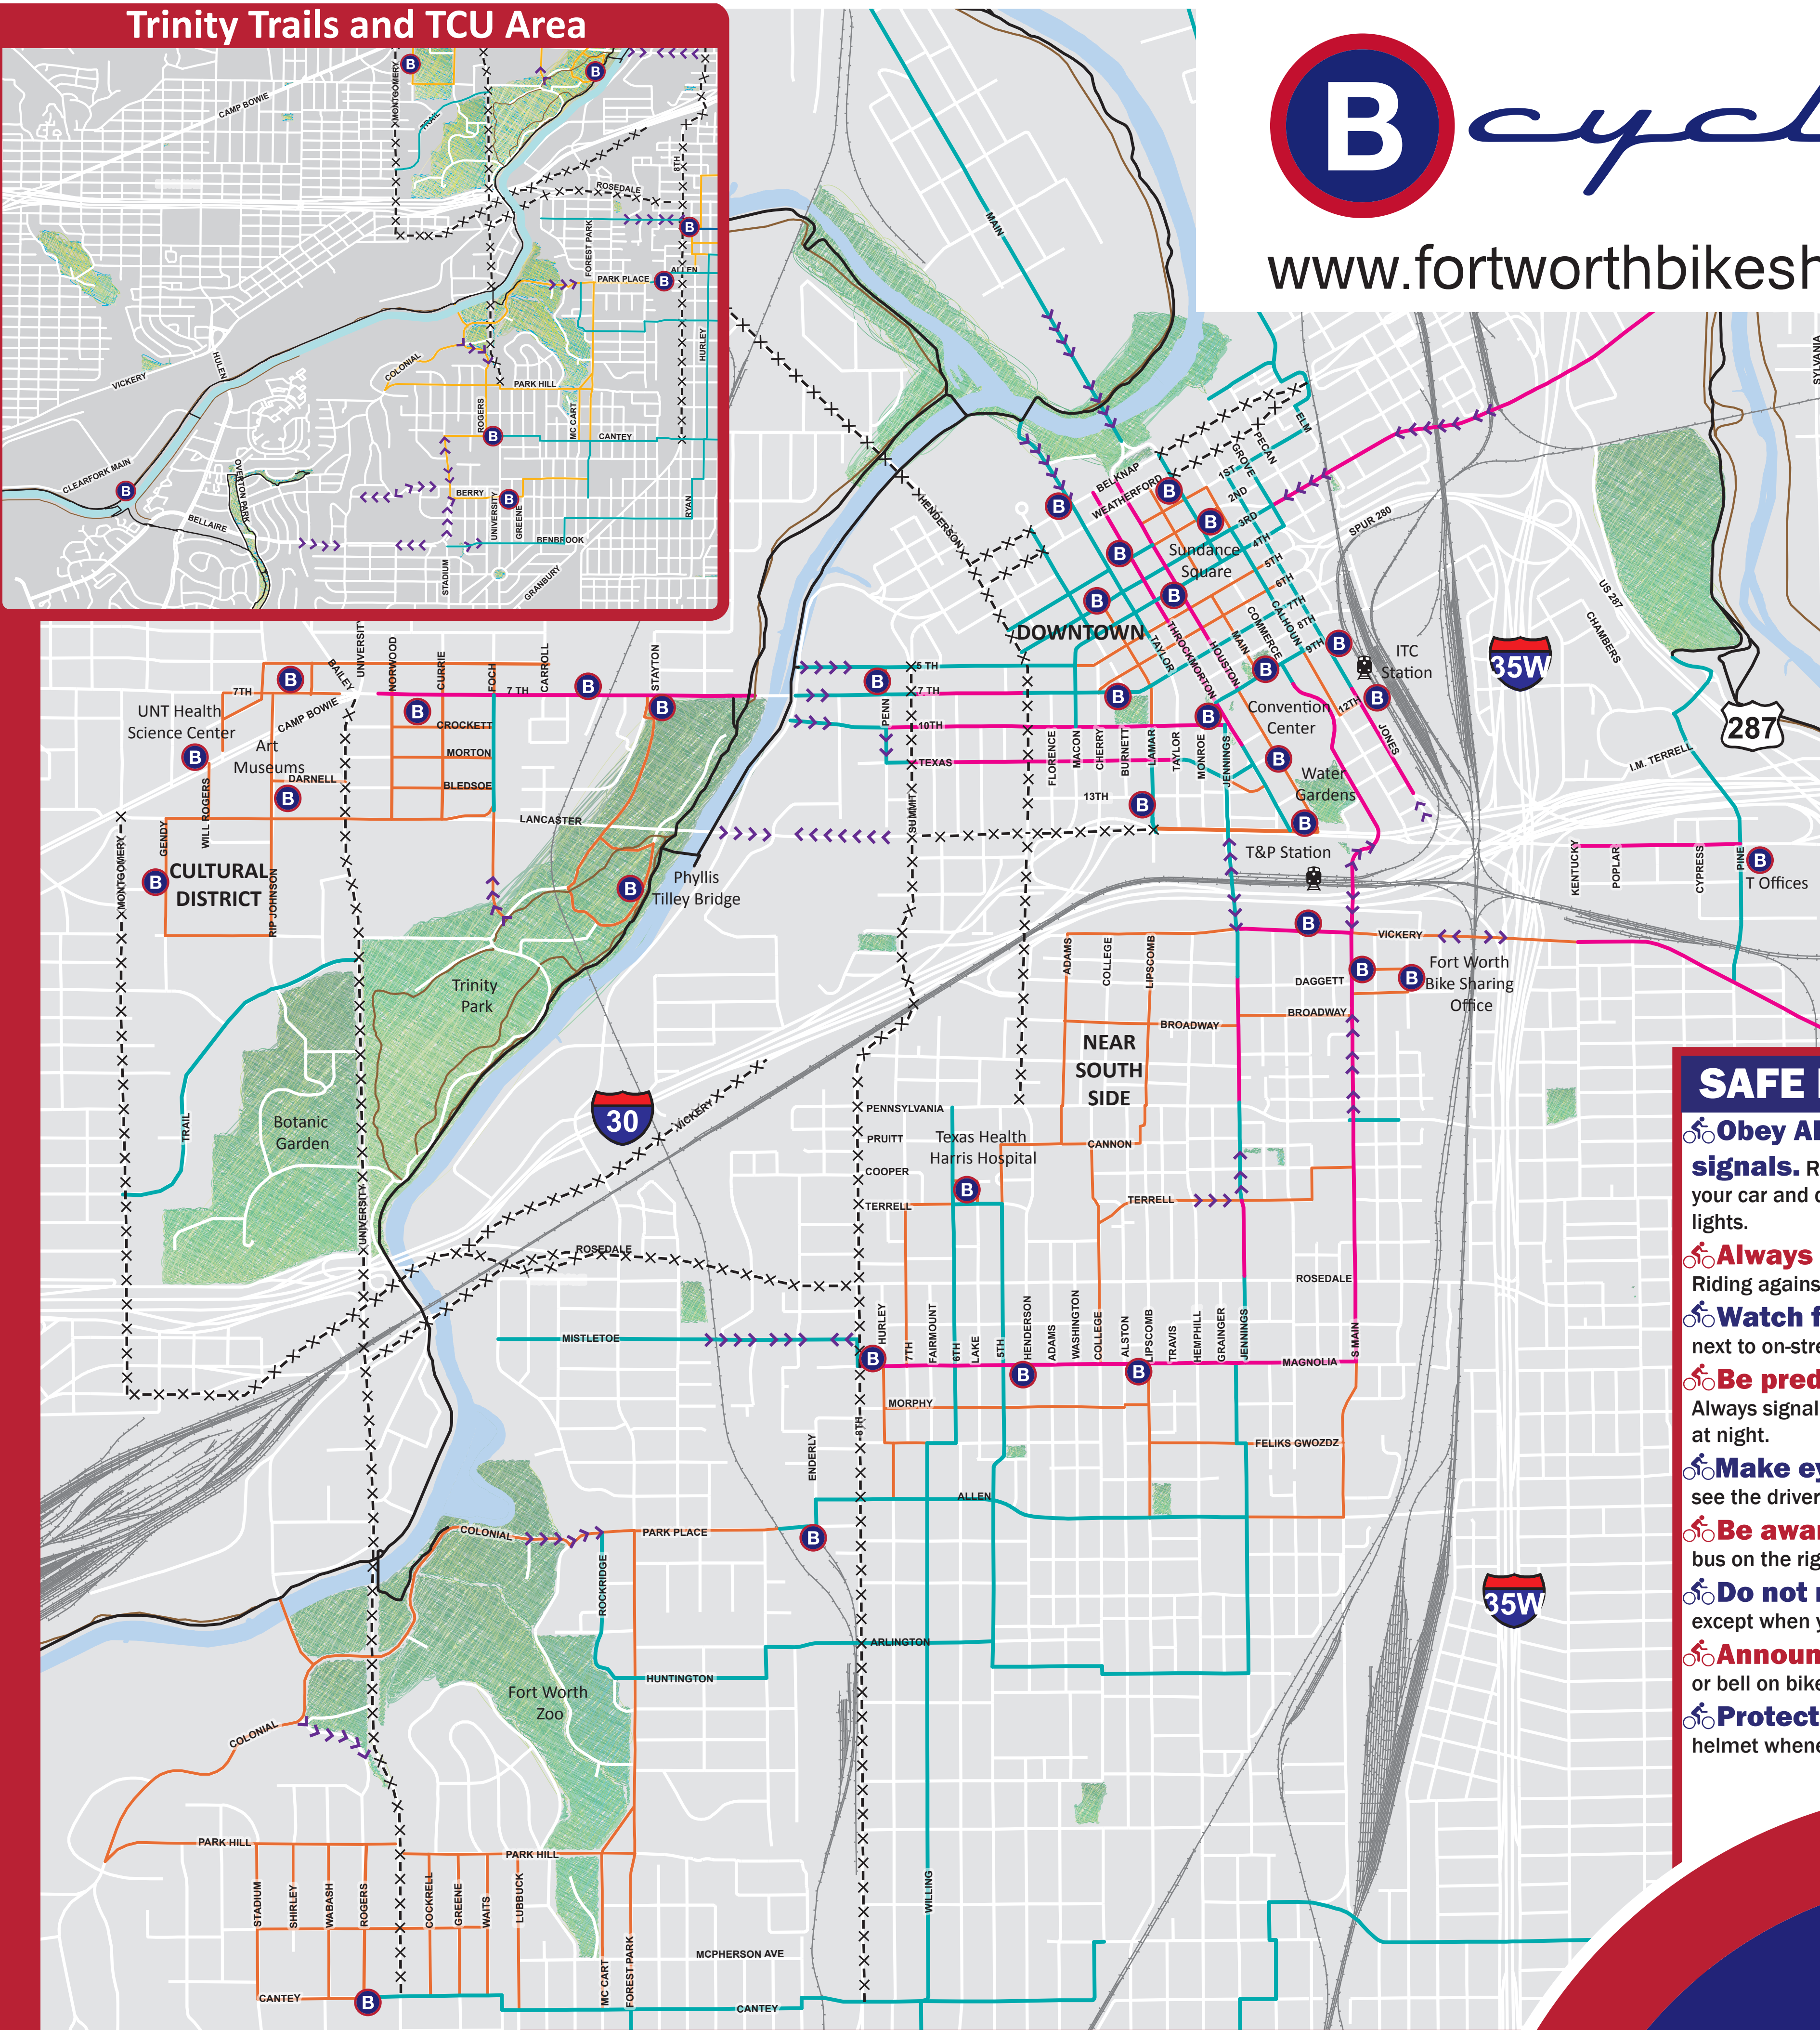

Trinity Trails and TCU Area

www.fortworthbikesharing.org

SAFE RIDING RULES

- Obey ALL traffic signs and signals.** Ride your bike like you drive your car and don't run stop signs or traffic lights.
- Always ride WITH traffic.** Riding against traffic is illegal.
- Watch for car doors opening** next to on-street parking.
- Be predictable and visible.** Always signal your intentions and use lights at night.
- Make eye contact.** If you can't see the driver, they can't see you.
- Be aware of buses.** Never pass a bus on the right.
- Do not ride on the sidewalk** except when you are accessing B-Stations.
- Announce your pass** with voice or bell on bike paths.
- Protect your head** by wearing a helmet whenever possible.

B-CYCLE STATIONS

STATION	INTERSECTION	STATION	INTERSECTION
ITC North	Jones and 9th	Trinity Park	River Drive & Cedar Elm Rd
ITC South	Jones and 12th	T&P North	Lancaster & Houston
Convention Center	9th & Main	T&P South	Vickery & S Main
Omni Hotel Fort Worth	Houston and 14th	S Main & Daggett	Daggett & S Main
Sundance Square South	4th & Houston (Parking Lot)	Fort Worth Bike Sharing	S Calhoun & Daggett
Sundance Square North	2nd & Commerce	Art Museums	Van Cliburn Way & Darnell
City Place	Throckmorton & 2nd	Magnolia & Lipscomb	Magnolia & Lipscomb
Central Library	3rd & Lamar	Magnolia & Henderson	Magnolia & Henderson
City Hall	10th & Jennings	Magnolia & Hurley	Magnolia & Hurley
5th & Penn	Penn & 5th	TX Health Harris Methodist	Terrell & Lake Street
W 7th	W 7th & Norwood	Park Place & Enderly	Park Place & Enderly
W 7th & Stayton	W 7th & Stayton	TCU	Cantey & Rogers Rd
2597 W 7th	W 7th & Woolery	The T Offices	E Lancaster & Pine
UNT Health Science Center	Camp Bowie & Will Rogers Rd	Belknap & Taylor	Belknap & Taylor
Gendy & Lansford	Gendy & Lansford	Higginbotham	13th & Lamar
Museum Place	W 7th & Barden	Berry & University	Berry & Cockrell
Burnett Park	W 7th & Burnett	Main & Weatherford	Weatherford & Main